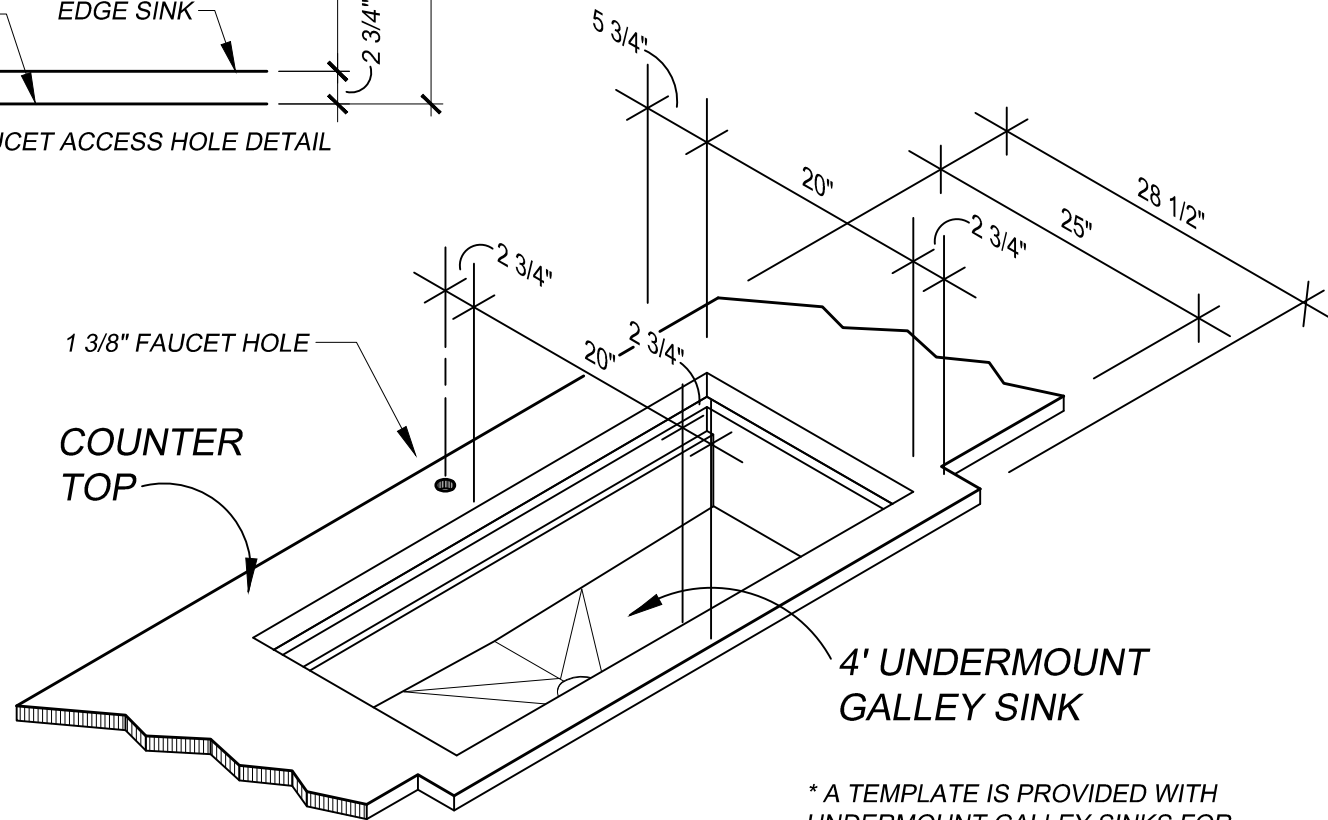

4' UNDERMOUNT GALLEY DECK FAUCET MOUNT ISLAND INSTALLATION

* A TEMPLATE IS PROVIDED WITH UNDERMOUNT GALLEY SINKS FOR PROPER GALLEY OPENING IN COUNTERTOP.

4' UNDERMOUNT GALLEY DECK FAUCET MOUNT FOR INSTALLATION AGAINST A WALL

* A TEMPLATE IS PROVIDED WITH UNDERMOUNT GALLEY SINKS FOR PROPER GALLEY OPENING IN COUNTERTOP.

4' UNDERMOUNT GALLEY SINK DETAIL

SIGNATURE GALLEY ACCESSORY PACKAGE
(1) UPPER TIER CUTTING BOARDS
(1) LOWER TIER PLATFORMS WITH BOWL CUTOUTS
(1) 14" STAINLESS STEEL COLANDERS
(1) 14" STAINLESS STEEL BOWL'S
(1) LOWER TIER CUTTING BOARD

* A TEMPLATE IS PROVIDED WITH UNDERMOUNT GALLEY SINKS FOR PROPER GALLEY OPENING IN COUNTERTOP.

4' UNDERMOUNT GALLEY SINK DETAIL

4' UNDERMOUNT GALLEY SINK DETAIL