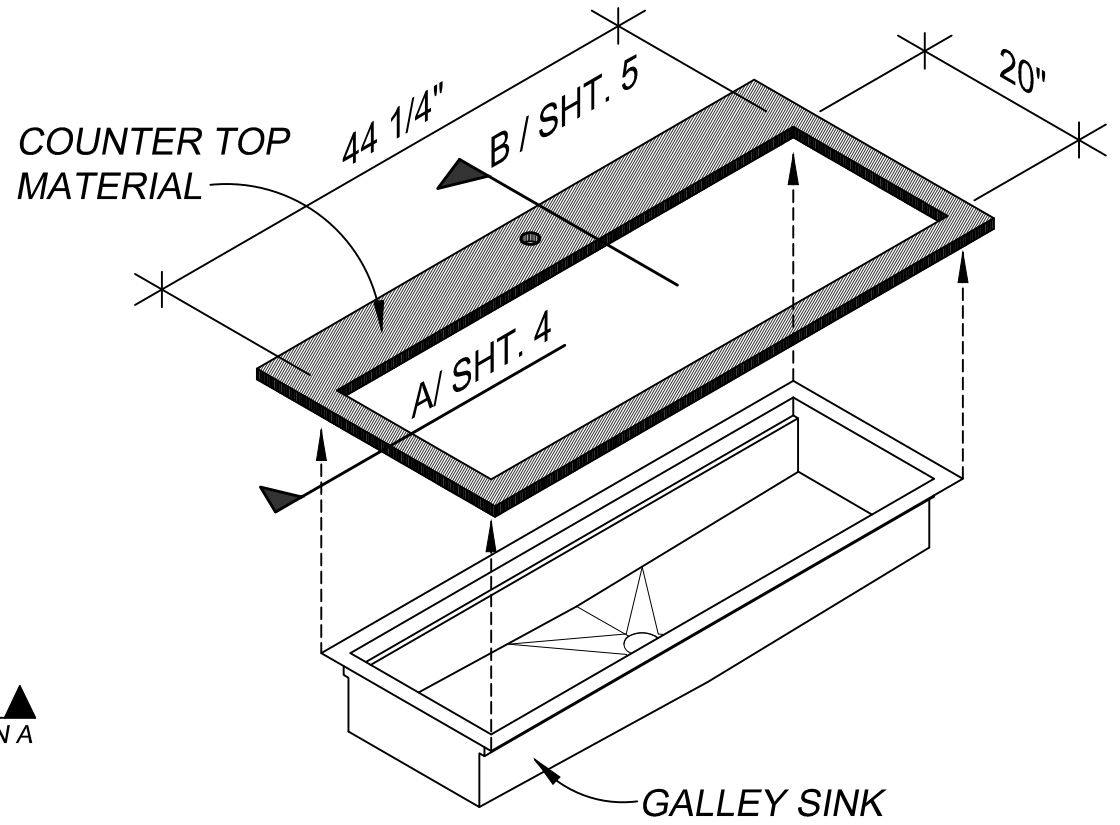

4' UNDERMOUNT GALLEY DECK FAUCET MOUNT ISLAND INSTALLATION

* A TEMPLATE IS PROVIDED WITH UNDERMOUNT GALLEY SINKS FOR PROPER GALLEY OPENING IN COUNTERTOP.

4' UNDERMOUNT GALLEY DECK FAUCET MOUNT FOR INSTALLATION AGAINST A WALL

* A TEMPLATE IS PROVIDED WITH UNDERMOUNT GALLEY SINKS FOR PROPER GALLEY OPENING IN COUNTERTOP.

4' UNDERMOUNT GALLEY SINK DETAIL

SIGNATURE GALLEY ACCESSORY PACKAGE
(1) UPPER TIER CUTTING BOARDS
(1) LOWER TIER PLATFORMS WITH BOWL CUTOUTS
(1) 14" STAINLESS STEEL COLANDERS
(1) 14" STAINLESS STEEL BOWL'S
(1) LOWER TIER CUTTING BOARD

* A TEMPLATE IS PROVIDED WITH UNDERMOUNT GALLEY SINKS FOR PROPER GALLEY OPENING IN COUNTERTOP.

4' UNDERMOUNT GALLEY SINK DETAIL

4' UNDERMOUNT GALLEY SINK DETAIL