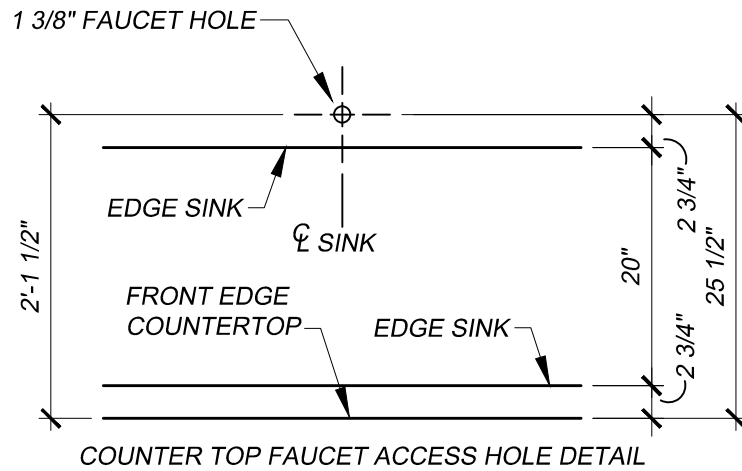

4' UNDERMOUNT GALLEY DECK FAUCET MOUNT ISLAND INSTALLATION

* A TEMPLATE IS PROVIDED WITH UNDERMOUNT GALLEY SINKS FOR PROPER GALLEY OPENING IN COUNTERTOP.

4' UNDERMOUNT GALLEY DECK FAUCET MOUNT FOR INSTALLATION AGAINST A WALL

* A TEMPLATE IS PROVIDED WITH UNDERMOUNT GALLEY SINKS FOR PROPER GALLEY OPENING IN COUNTERTOP.

4' UNDERMOUNT GALLEY SINK DETAIL

SIGNATURE GALLEY ACCESSORY PACKAGE
(1) UPPER TIER CUTTING BOARDS
(1) LOWER TIER PLATFORMS WITH BOWL CUTOUTS
(1) 14" STAINLESS STEEL COLANDERS
(1) 14" STAINLESS STEEL BOWL'S
(1) LOWER TIER CUTTING BOARD

* A TEMPLATE IS PROVIDED WITH UNDERMOUNT GALLEY SINKS FOR PROPER GALLEY OPENING IN COUNTERTOP.

4' UNDERMOUNT GALLEY SINK DETAIL

4' UNDERMOUNT GALLEY SINK DETAIL