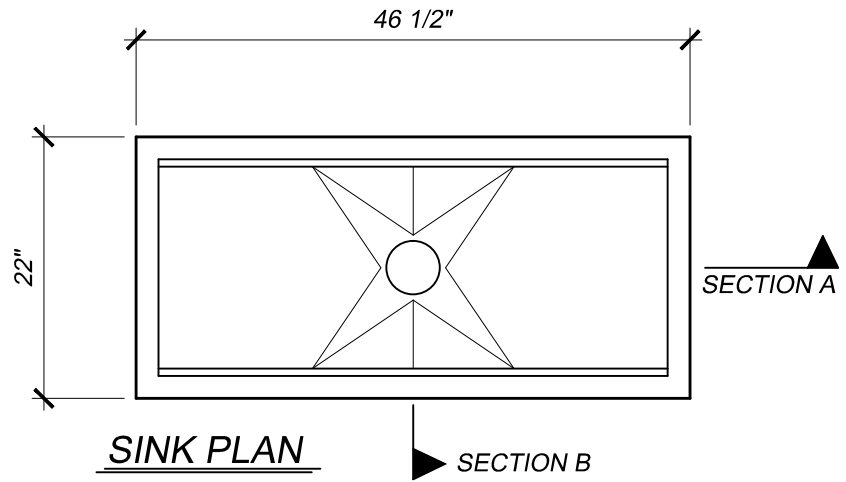

4' UNDERMOUNT GALLEY DECK FAUCET MOUNT ISLAND INSTALLATION

* A TEMPLATE IS PROVIDED WITH UNDERMOUNT GALLEY SINKS FOR PROPER GALLEY OPENING IN COUNTERTOP.

4' UNDERMOUNT GALLEY DECK FAUCET MOUNT FOR INSTALLATION AGAINST A WALL

* A TEMPLATE IS PROVIDED WITH UNDERMOUNT GALLEY SINKS FOR PROPER GALLEY OPENING IN COUNTERTOP.

4' UNDERMOUNT GALLEY SINK DETAIL

SIGNATURE GALLEY ACCESSORY PACKAGE
(1) UPPER TIER CUTTING BOARDS
(1) LOWER TIER PLATFORMS WITH BOWL CUTOUTS
(1) 14" STAINLESS STEEL COLANDERS
(1) 14" STAINLESS STEEL BOWL'S
(1) LOWER TIER CUTTING BOARD

* A TEMPLATE IS PROVIDED WITH UNDERMOUNT GALLEY SINKS FOR PROPER GALLEY OPENING IN COUNTERTOP.

4' UNDERMOUNT GALLEY SINK DETAIL

4' UNDERMOUNT GALLEY SINK DETAIL