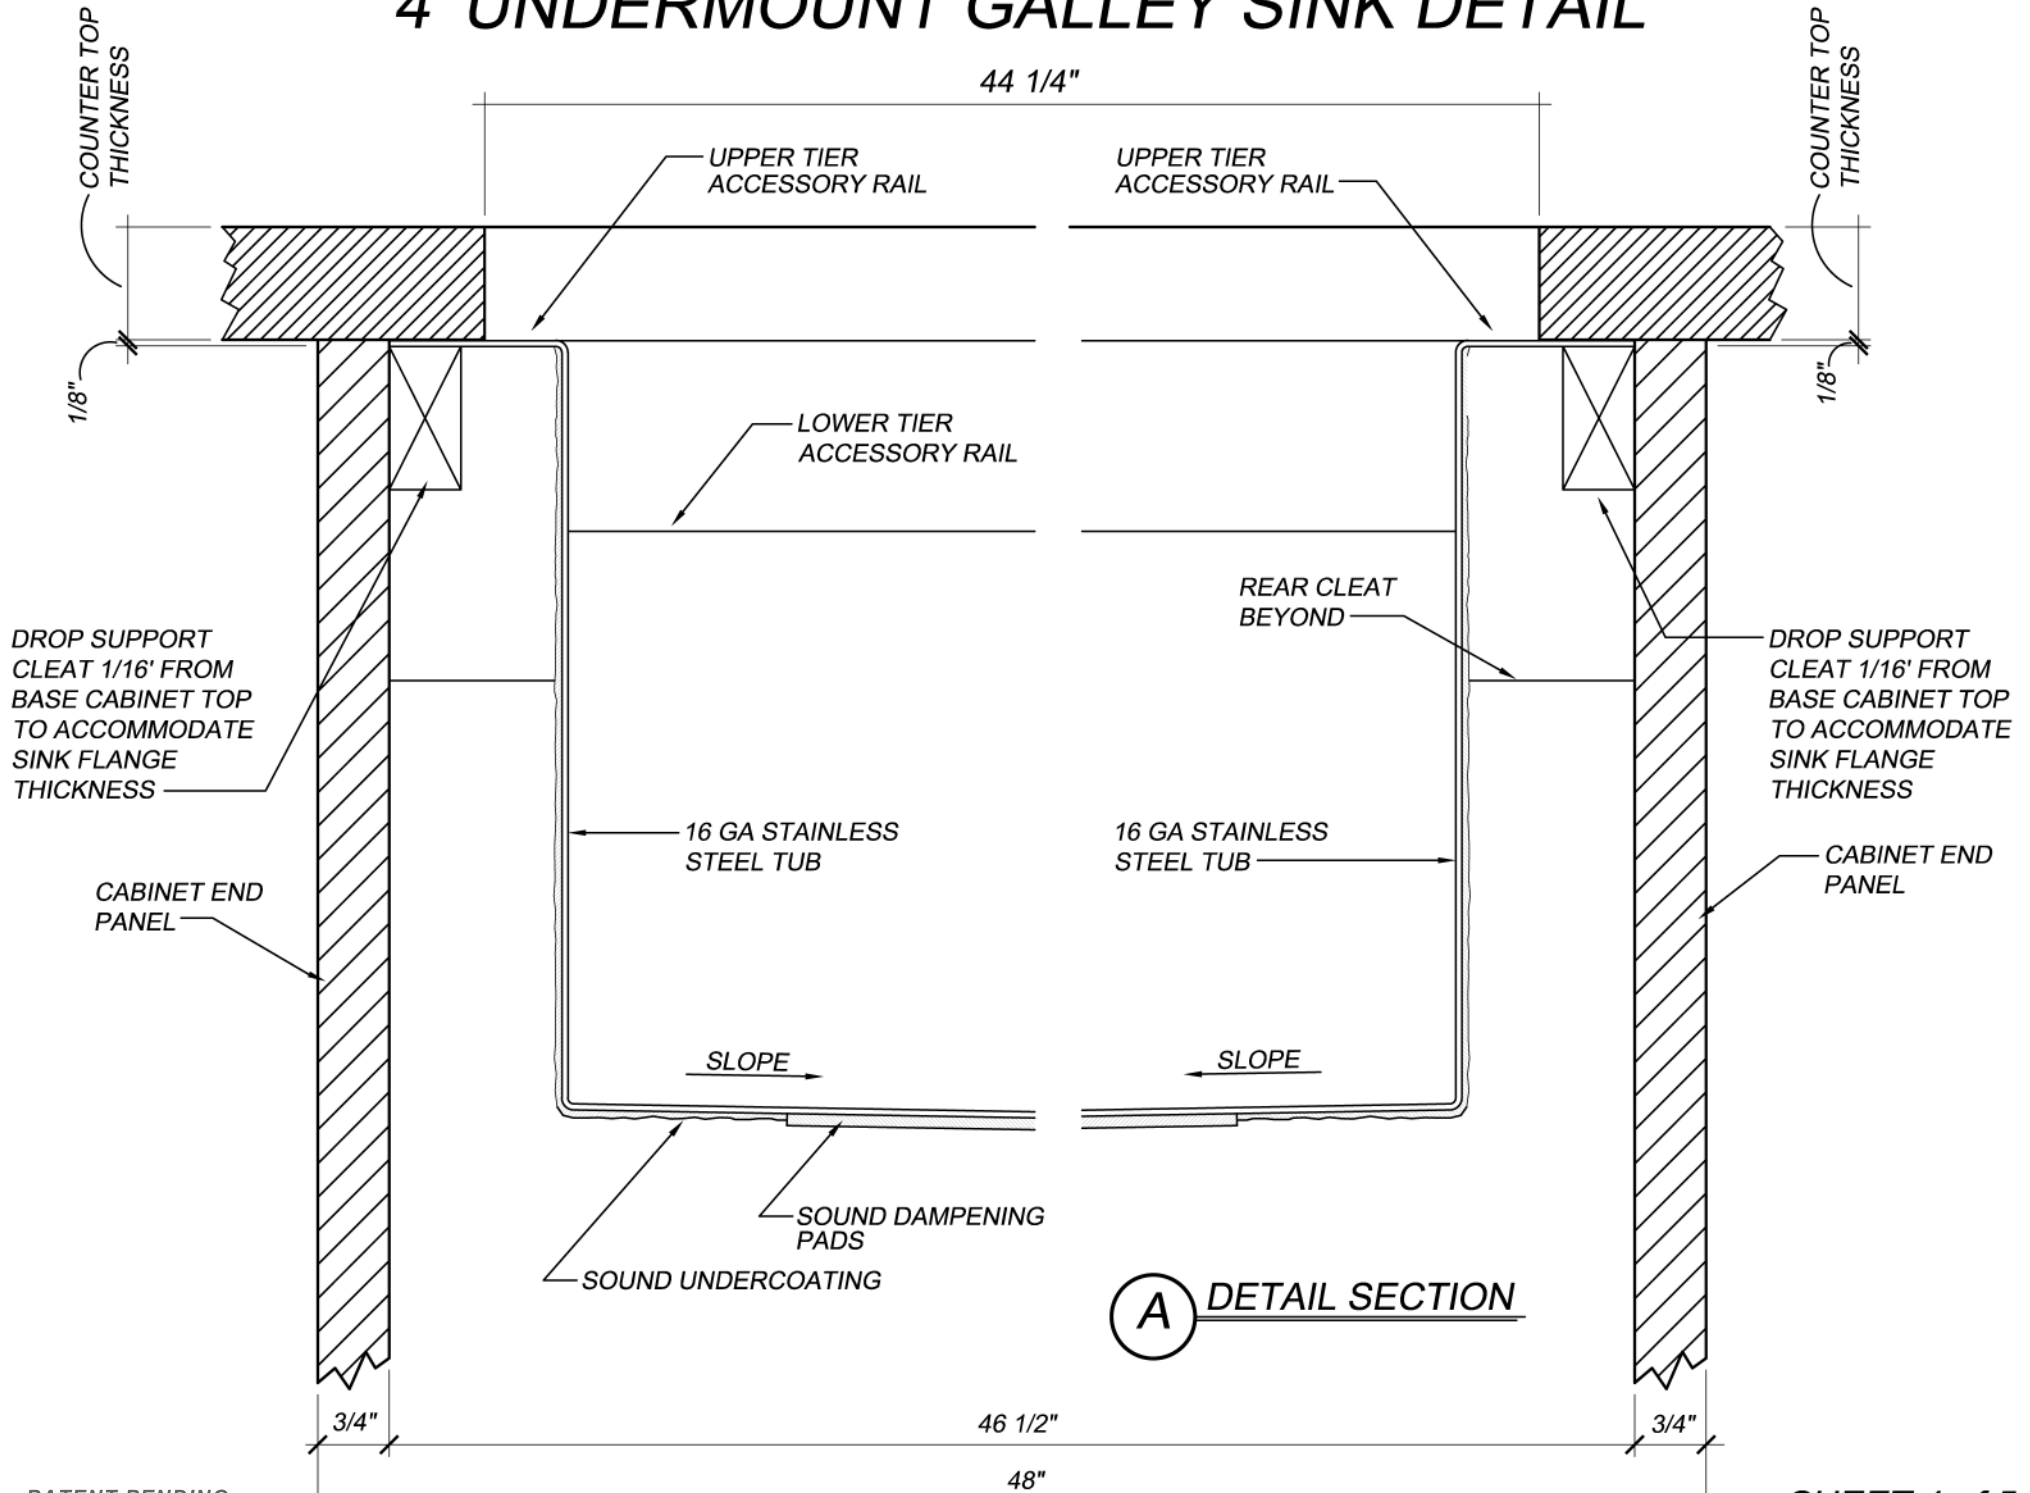

4' UNDERMOUNT GALLEY DECK FAUCET MOUNT ISLAND INSTALLATION

* A TEMPLATE IS PROVIDED WITH UNDERMOUNT GALLEY SINKS FOR PROPER GALLEY OPENING IN COUNTERTOP.

4' UNDERMOUNT GALLEY DECK FAUCET MOUNT FOR INSTALLATION AGAINST A WALL

* A TEMPLATE IS PROVIDED WITH UNDERMOUNT GALLEY SINKS FOR PROPER GALLEY OPENING IN COUNTERTOP.

4' UNDERMOUNT GALLEY SINK DETAIL

SIGNATURE GALLEY ACCESSORY PACKAGE
(1) UPPER TIER CUTTING BOARDS
(1) LOWER TIER PLATFORMS WITH BOWL CUTOUTS
(1) 14" STAINLESS STEEL COLANDERS
(1) 14" STAINLESS STEEL BOWL'S
(1) LOWER TIER CUTTING BOARD

* A TEMPLATE IS PROVIDED WITH UNDERMOUNT GALLEY SINKS FOR PROPER GALLEY OPENING IN COUNTERTOP.

4' UNDERMOUNT GALLEY SINK DETAIL

4' UNDERMOUNT GALLEY SINK DETAIL