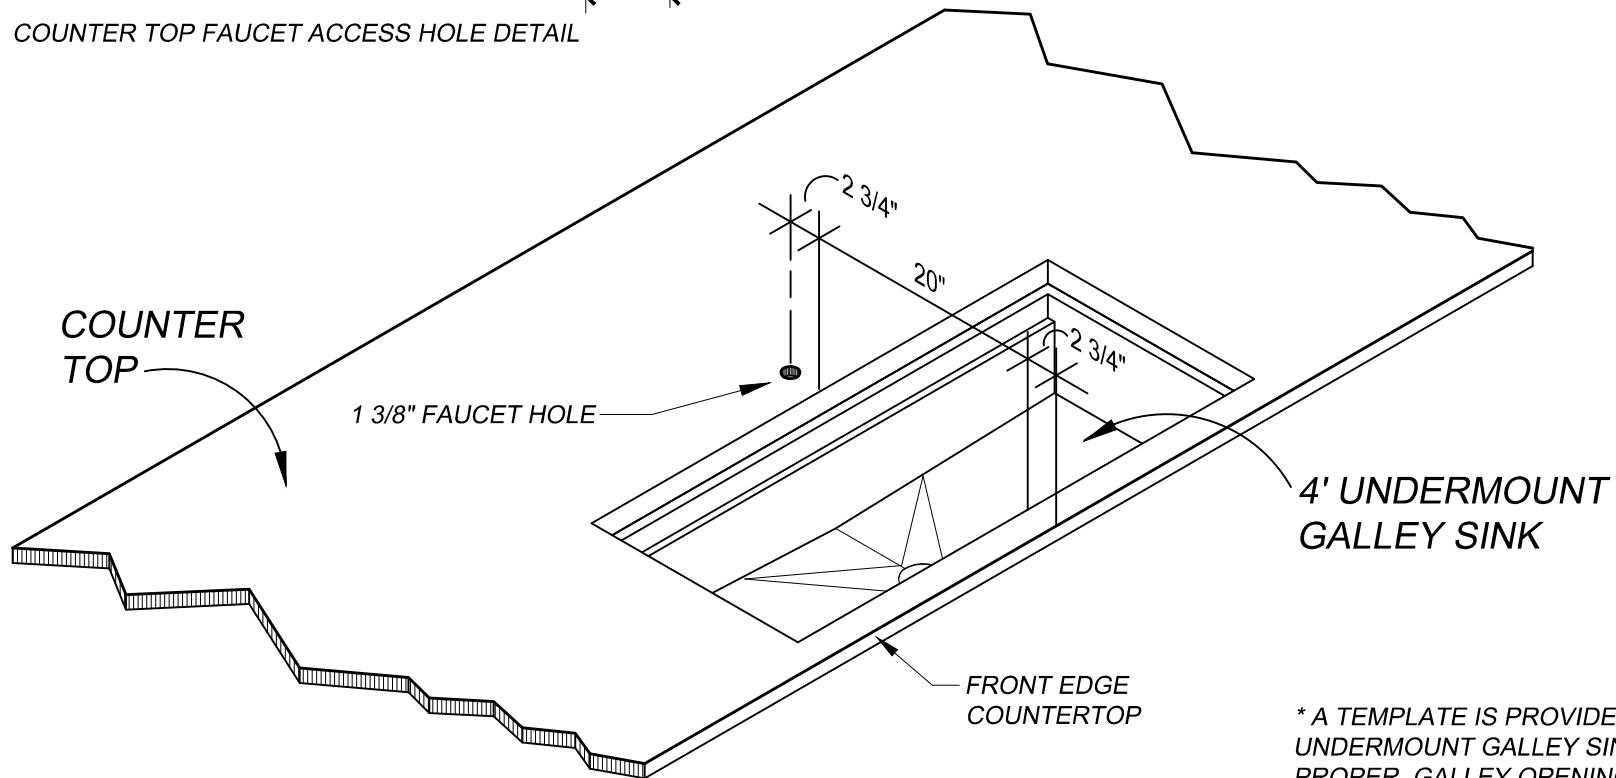

4' UNDERMOUNT GALLEY DECK FAUCET MOUNT ISLAND INSTALLATION

* A TEMPLATE IS PROVIDED WITH UNDERMOUNT GALLEY SINKS FOR PROPER GALLEY OPENING IN COUNTERTOP.

4' UNDERMOUNT GALLEY DECK FAUCET MOUNT FOR INSTALLATION AGAINST A WALL

* A TEMPLATE IS PROVIDED WITH UNDERMOUNT GALLEY SINKS FOR PROPER GALLEY OPENING IN COUNTERTOP.

4' UNDERMOUNT GALLEY SINK DETAIL

SIGNATURE GALLEY ACCESSORY PACKAGE
(1) UPPER TIER CUTTING BOARDS
(1) LOWER TIER PLATFORMS WITH BOWL CUTOUTS
(1) 14" STAINLESS STEEL COLANDERS
(1) 14" STAINLESS STEEL BOWL'S
(1) LOWER TIER CUTTING BOARD

* A TEMPLATE IS PROVIDED WITH UNDERMOUNT GALLEY SINKS FOR PROPER GALLEY OPENING IN COUNTERTOP.

4' UNDERMOUNT GALLEY SINK DETAIL

4' UNDERMOUNT GALLEY SINK DETAIL