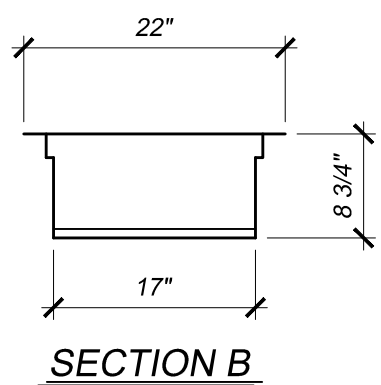

4' UNDERMOUNT GALLEY DECK FAUCET MOUNT ISLAND INSTALLATION

* A TEMPLATE IS PROVIDED WITH UNDERMOUNT GALLEY SINKS FOR PROPER GALLEY OPENING IN COUNTERTOP.

4' UNDERMOUNT GALLEY DECK FAUCET MOUNT FOR INSTALLATION AGAINST A WALL

* A TEMPLATE IS PROVIDED WITH UNDERMOUNT GALLEY SINKS FOR PROPER GALLEY OPENING IN COUNTERTOP.

4' UNDERMOUNT GALLEY SINK DETAIL

SIGNATURE GALLEY ACCESSORY PACKAGE
(1) UPPER TIER CUTTING BOARDS
(1) LOWER TIER PLATFORMS WITH BOWL CUTOUTS
(1) 14" STAINLESS STEEL COLANDERS
(1) 14" STAINLESS STEEL BOWL'S
(1) LOWER TIER CUTTING BOARD

* A TEMPLATE IS PROVIDED WITH UNDERMOUNT GALLEY SINKS FOR PROPER GALLEY OPENING IN COUNTERTOP.

4' UNDERMOUNT GALLEY SINK DETAIL

4' UNDERMOUNT GALLEY SINK DETAIL