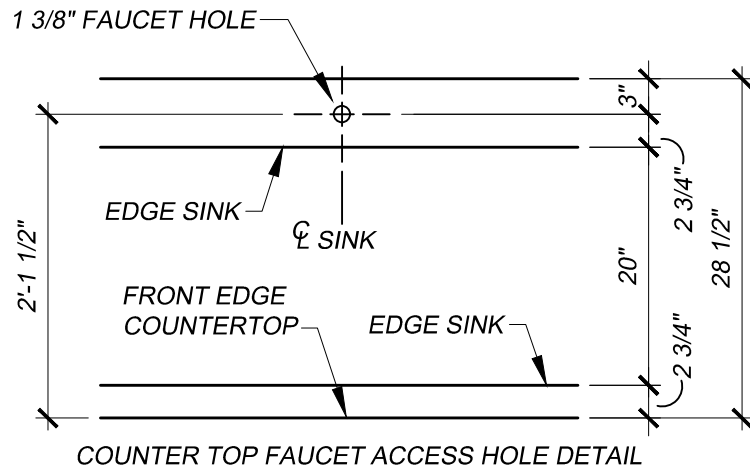

4' UNDERMOUNT GALLEY DECK FAUCET MOUNT ISLAND INSTALLATION

* A TEMPLATE IS PROVIDED WITH UNDERMOUNT GALLEY SINKS FOR PROPER GALLEY OPENING IN COUNTERTOP.

4' UNDERMOUNT GALLEY DECK FAUCET MOUNT FOR INSTALLATION AGAINST A WALL

* A TEMPLATE IS PROVIDED WITH UNDERMOUNT GALLEY SINKS FOR PROPER GALLEY OPENING IN COUNTERTOP.

4' UNDERMOUNT GALLEY SINK DETAIL

SIGNATURE GALLEY ACCESSORY PACKAGE
(1) UPPER TIER CUTTING BOARDS
(1) LOWER TIER PLATFORMS WITH BOWL CUTOUTS
(1) 14" STAINLESS STEEL COLANDERS
(1) 14" STAINLESS STEEL BOWL'S
(1) LOWER TIER CUTTING BOARD

* A TEMPLATE IS PROVIDED WITH UNDERMOUNT GALLEY SINKS FOR PROPER GALLEY OPENING IN COUNTERTOP.

4' UNDERMOUNT GALLEY SINK DETAIL

4' UNDERMOUNT GALLEY SINK DETAIL