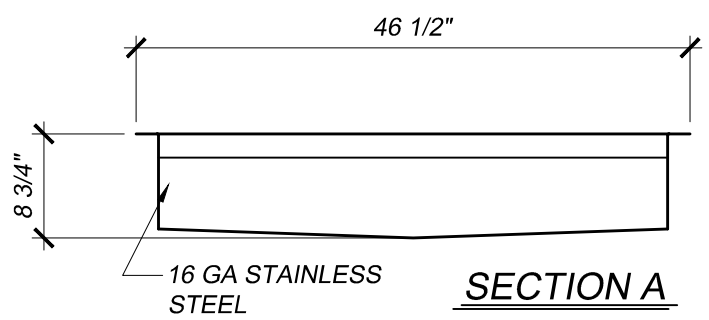

4' UNDERMOUNT GALLEY DECK FAUCET MOUNT ISLAND INSTALLATION

* A TEMPLATE IS PROVIDED WITH UNDERMOUNT GALLEY SINKS FOR PROPER GALLEY OPENING IN COUNTERTOP.

4' UNDERMOUNT GALLEY DECK FAUCET MOUNT FOR INSTALLATION AGAINST A WALL

* A TEMPLATE IS PROVIDED WITH UNDERMOUNT GALLEY SINKS FOR PROPER GALLEY OPENING IN COUNTERTOP.

4' UNDERMOUNT GALLEY SINK DETAIL

SIGNATURE GALLEY ACCESSORY PACKAGE
(1) UPPER TIER CUTTING BOARDS
(1) LOWER TIER PLATFORMS WITH BOWL CUTOUTS
(1) 14" STAINLESS STEEL COLANDERS
(1) 14" STAINLESS STEEL BOWL'S
(1) LOWER TIER CUTTING BOARD

* A TEMPLATE IS PROVIDED WITH UNDERMOUNT GALLEY SINKS FOR PROPER GALLEY OPENING IN COUNTERTOP.

4' UNDERMOUNT GALLEY SINK DETAIL

4' UNDERMOUNT GALLEY SINK DETAIL